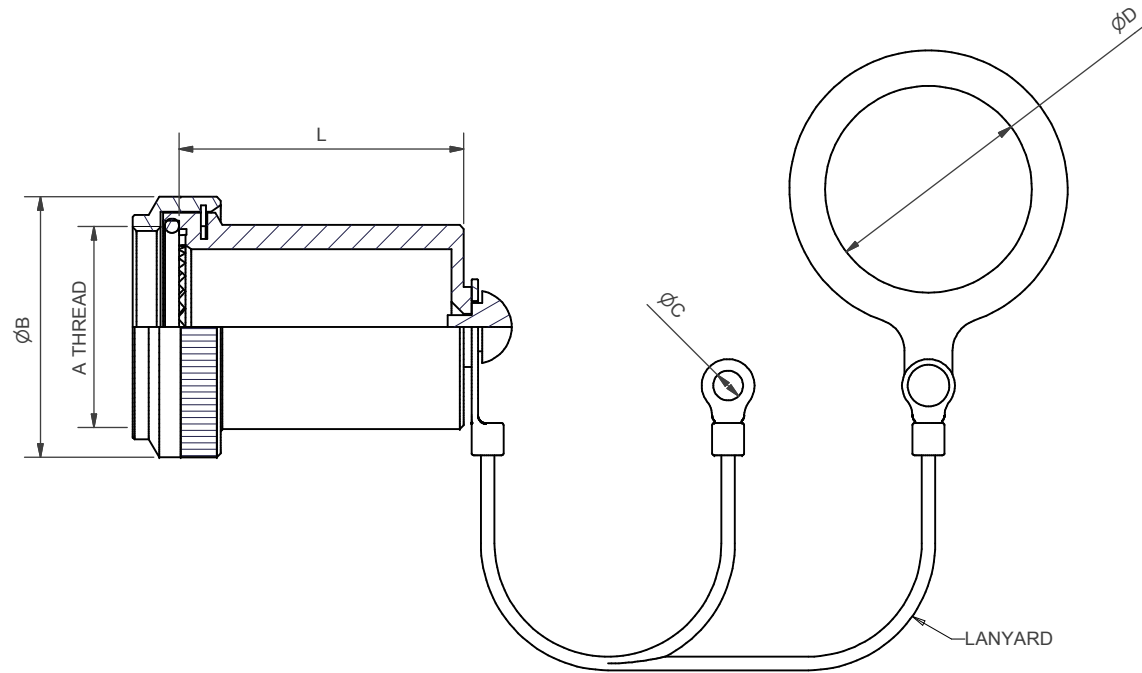

LENGTH DEVIATION AVAILABLE WHERE L IS ANY MULTIPLE OF 5,0mm
 LANYARD ATTACHMENTS ARE AVAILABLE ON REQUEST - PLEASE CONTACT SALES OFFICE

SHELL SIZE	A THREAD	B MAX	L STANDARD
09	M12 x 1.0	18,0	22,5
11	M15 x 1.0	21,0	26,0
13	M18 x 1.0	24,5	29,0
15	M22 x 1.0	29,0	32,0
17	M25 x 1.0	32,5	35,5
19	M28 x 1.0	35,5	39,5
21	M31 x 1.0	37,0	42,0
23	M34 x 1.0	40,0	45,0
25	M37 x 1.0	43,5	48,0

100P670-17-1-C(-L20)-WR6-02

SERIES _____
 SHELL SIZE _____
 MATERIAL _____
 PLATING/FINISH _____
 LENGTH OPTION (OMIT FOR STANDARD LENGTH) _____
 LANYARD TYPE (OMIT FOR NONE REQUIRED) _____
 LANYARD LENGTH IN INCHES (OMIT FOR NONE REQUIRED) _____
 RING/EYELET REF. (SEE 2ND SHEET) _____

TO FIT MIL-C-38999
SERIES III PLUG

TO FIT MIL-C-38999
SERIES III JAM NUT
RECEPTACLE

SHELL SIZE	A THREAD	B MAX	L STANDARD
09	M12 x 1.0	18,0	22,5
11	M15 x 1.0	21,0	26,0
13	M18 x 1.0	24,5	29,0
15	M22 x 1.0	29,0	32,0
17	M25 x 1.0	32,5	35,5
19	M28 x 1.0	35,5	39,5
21	M31 x 1.0	37,0	42,0
23	M34 x 1.0	40,0	45,0
25	M37 x 1.0	43,5	48,0

100P670-17-1-C-WR6-01

SERIES _____
 SHELL SIZE _____
 MATERIAL _____
 PLATING/FINISH _____
 LANYARD TYPE _____
 LANYARD LENGTH IN INCHES _____
 ATTACHMENT REF. _____
 (00 - 05: EYELET; 09 - 25: RING; A - J: RING)