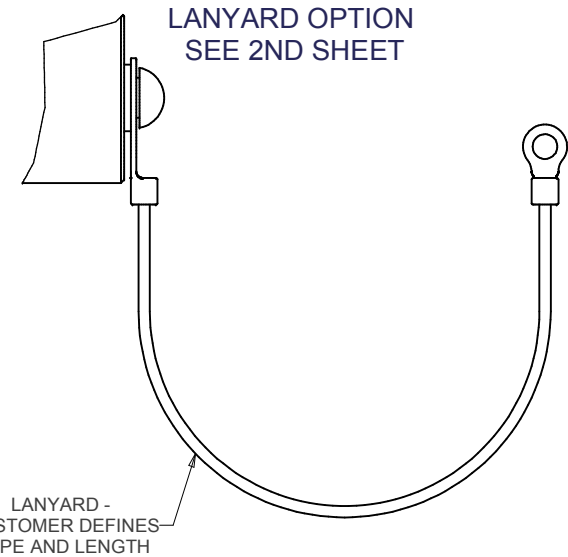

LENGTH DEVIATION AVAILABLE WHERE L IS ANY MULTIPLE OF 5,0mm
 LANYARD ATTACHMENTS ARE AVAILABLE ON REQUEST - PLEASE CONTACT SALES OFFICE

SHELL SIZE	A THREAD	B MAX	L STANDARD
09	M12 x 1.0	18,0	22,5
11	M15 x 1.0	21,0	26,0
13	M18 x 1.0	24,5	29,0
15	M22 x 1.0	29,0	32,0
17	M25 x 1.0	32,5	35,5
19	M28 x 1.0	35,5	39,5
21	M31 x 1.0	37,0	42,0
23	M34 x 1.0	40,0	45,0
25	M37 x 1.0	43,5	48,0

100P670-17-1-C(-L20)-WR6-02

SERIES _____
 SHELL SIZE _____
 MATERIAL _____
 PLATING/FINISH _____
 LENGTH OPTION (OMIT FOR STANDARD LENGTH) _____
 LANYARD TYPE (OMIT FOR NONE REQUIRED) _____
 LANYARD LENGTH IN INCHES (OMIT FOR NONE REQUIRED) _____
 RING/EYELET REF. (SEE 2ND SHEET) _____

TO FIT MIL-C-38999
SERIES III PLUG

TO FIT MIL-C-38999
SERIES III JAM NUT
RECEPTACLE

SHELL SIZE	A THREAD	B MAX	L STANDARD
09	M12 x 1.0	18,0	22,5
11	M15 x 1.0	21,0	26,0
13	M18 x 1.0	24,5	29,0
15	M22 x 1.0	29,0	32,0
17	M25 x 1.0	32,5	35,5
19	M28 x 1.0	35,5	39,5
21	M31 x 1.0	37,0	42,0
23	M34 x 1.0	40,0	45,0
25	M37 x 1.0	43,5	48,0